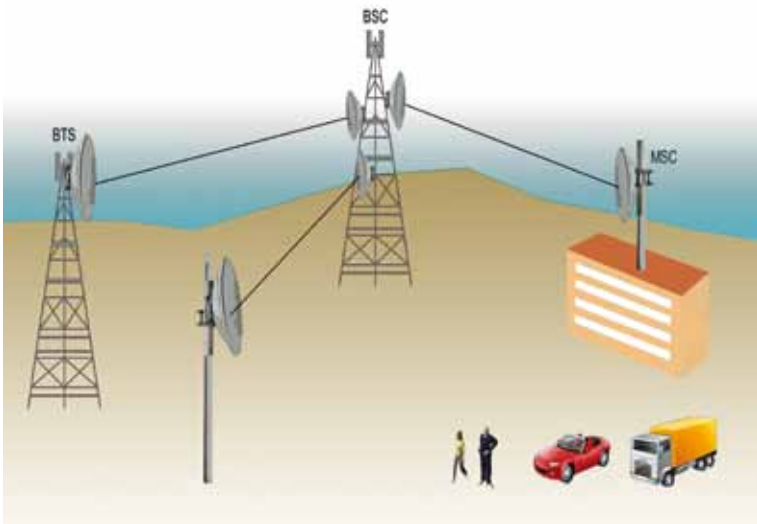

Mobile and Fixed Telecom network infrastructures.

SkyLinks Digital Radio System DRS has been designed to meet any possible configurations need of 3G and 4G mobile networks. The product features allow operators to tailor the transmission network according to the widest range of different topology requirements, with a solution offering a combination of E1/T1 lines from 2 to 63 and scalable Ethernet, either up to 155Mbps in the standard version or to 310Mbps using the Wide Band option. Aggregated 4+0 configurations available for Gigabit Ethernet capacity up to 900Mbps.

SkyLinks DRS product line is the perfect solution for the convergence into Ethernet of modern network deployments for WiMax and LTE connectivity, and keeps an open eye on more traditional interfaces like E1 and STM1 both Electrical and Optical.

One of the most actual applications in fixed transmission network is the backup of main Fibre Optic lines or integration of combined solutions where the installation of the fibre is not possible or economically not recommended, assuring CAPEX and OPEX savings.